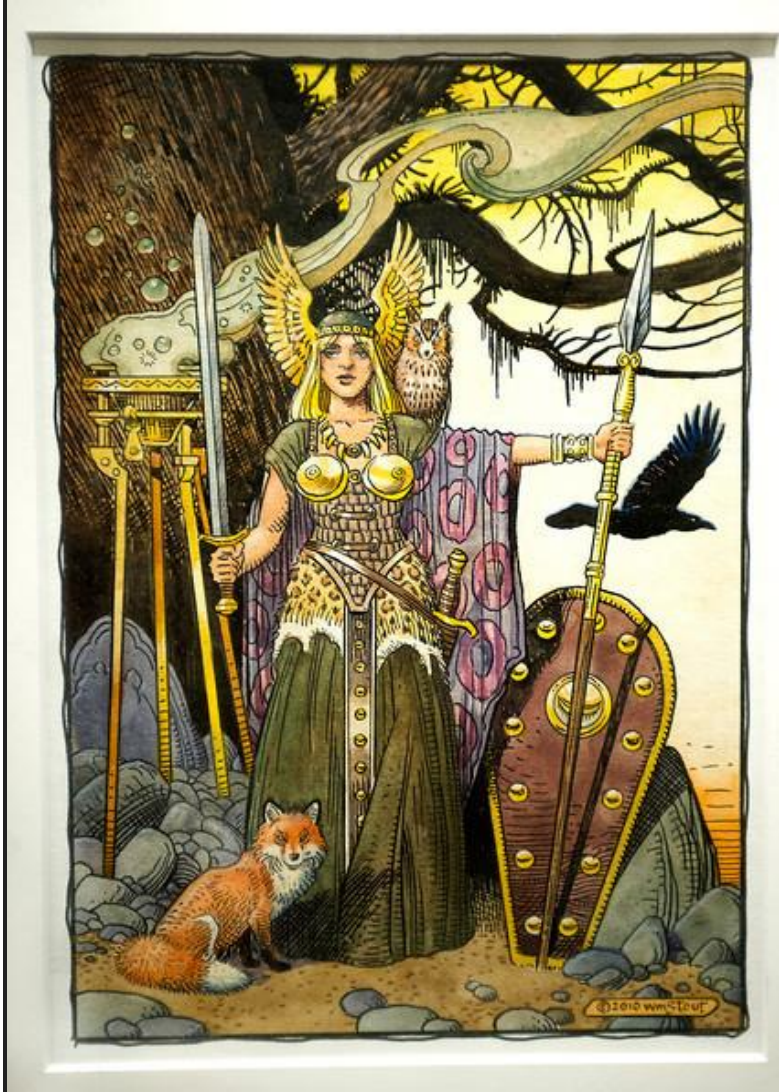

William Stout ink and watercolor drawing, "Brunhilde" (From Wagner's Ring Cycle) at American Legacy Fine Arts. Stout is a famously diverse artist of international renown in many fields: themed entertainment and motion picture design (specializing in science ...